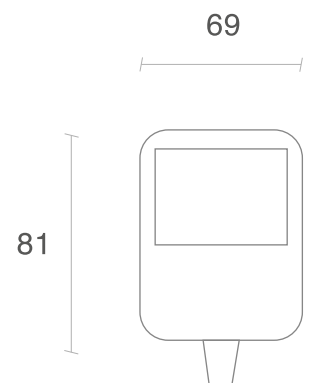

## Dimensiones

Ancho: 69mm

Largo: 81mm

Trusted every day