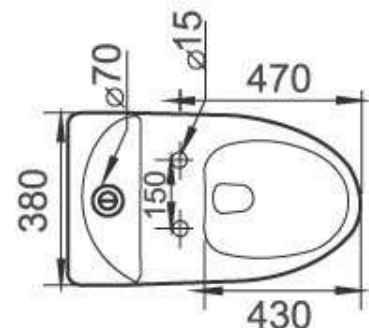

### Siphonic One-piece Toilet

Size: 720 x 380 x 670mm

S-trap, 300mm Roughing-in

Dual Flush 3/4.5L

**(Water saving)**

Richford®