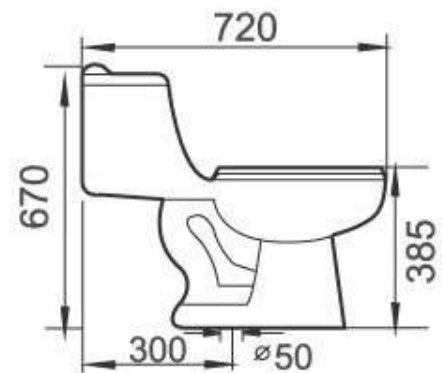

### Siphonic One-piece Toilet

Size: 720 x 380 x 670mm

S-trap, 300mm Roughing-in

Dual Flush 3/4.5L

**(Water saving)**

Richford®