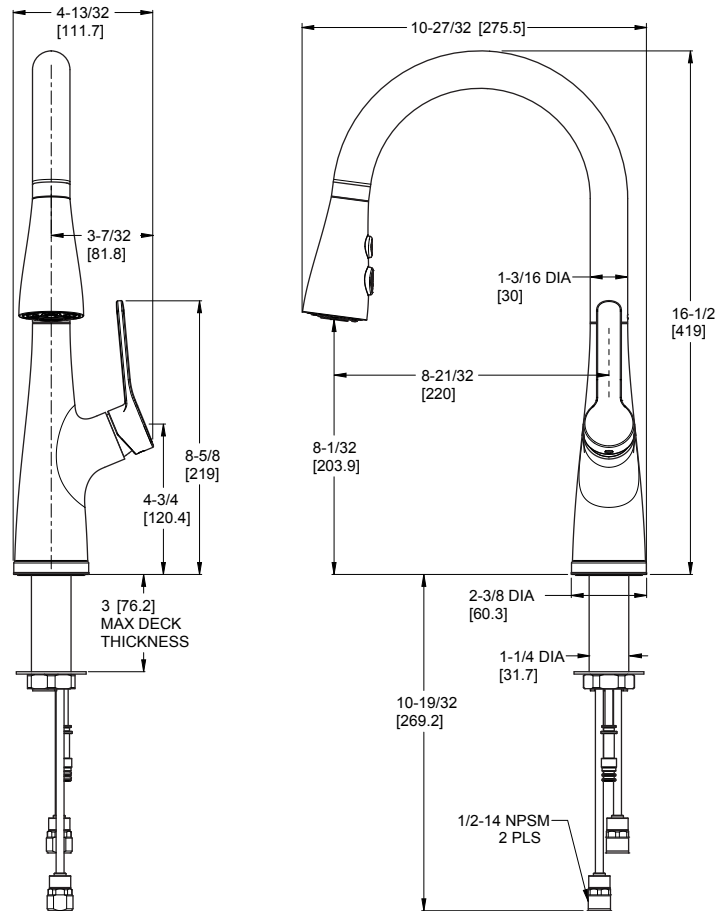

Neera™ Pull-Down Kitchen Faucet

- LG529-NEB Finish(B)
- LG529-NEBG Finish(BG)
- LG529-NEC Finish(C)
- LG529-NES Finish(S)

Specifications

Features

- 1.8 GPM Flow Rate
- 1-Hole Installation
- 3 Function Sprayer (Stream, Spray, and Pause)
- 16" Extended Hose Length
- 360° Rotating Spout
- AccuDock™ Sprayhead Docking
- Mounting Hardware Included
- Optional Deckplate Available, Order 961-201* Separately
- Forward Handle Operation
- Pfast Connect™
- Pforever Seal™ Ceramic Disc Valve
- Pforever Warranty®

Code Compliance

Pfister products are designed and manufactured in compliance with the following standards and codes:

- IAPMO Certified to ASME A112.18.1/ CSA B125
- Certified to NSF 61/9 Annex G (Low lead)
- ADA Compliant-ANSI A117.1 (lever handles only)
- CALGreen Compliant
- CEC Compliant
- ASME A112.18.3 (Backflow Prevention)

Dimensions

Ø1-3/8 Min to Ø1-1/2 Max. Deck Hole Openings